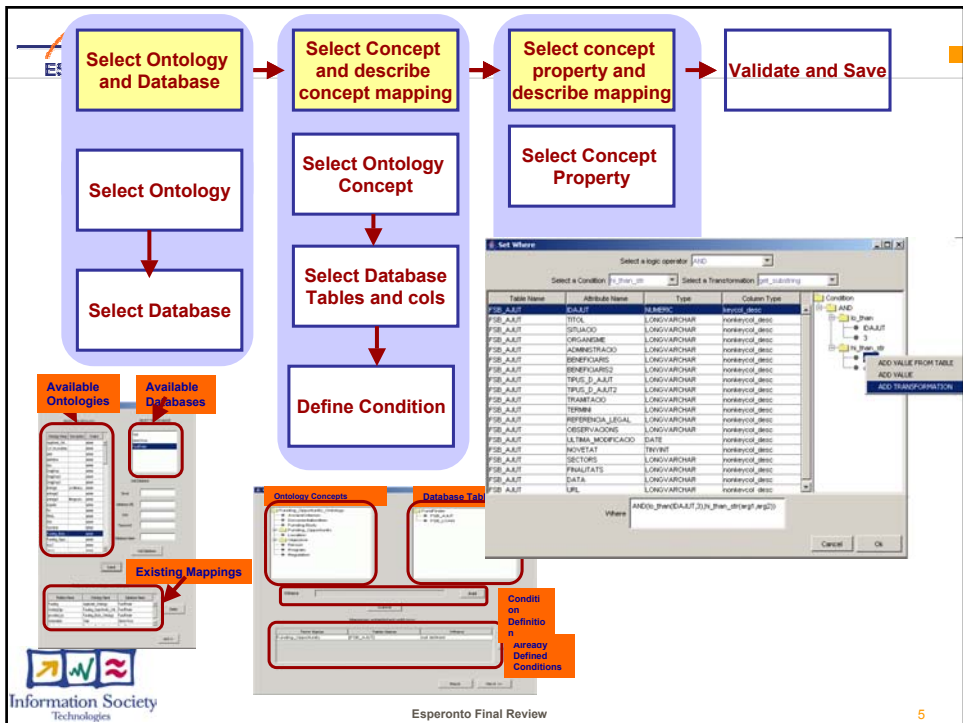

- Contributions
 - A declarative mapping description language: R2O
 - A generic query processor: ODEMapster
 - A well defined method for upgrading DB content

Concept mappings

Attribute mappings

ODEMapster: Population Example

Attribute Direct Mapping (points to `<foaf:title xml:lang="es">`)

Attribute Mapping with transformation (Regular Expression) (points to `<foaf:deadline>`)

Relation Mapping w. Transformation (Regular Expression) (points to `<foaf:legalRef rdf:resource="http://oficial-pub/BOE-146-2000?"/>`)