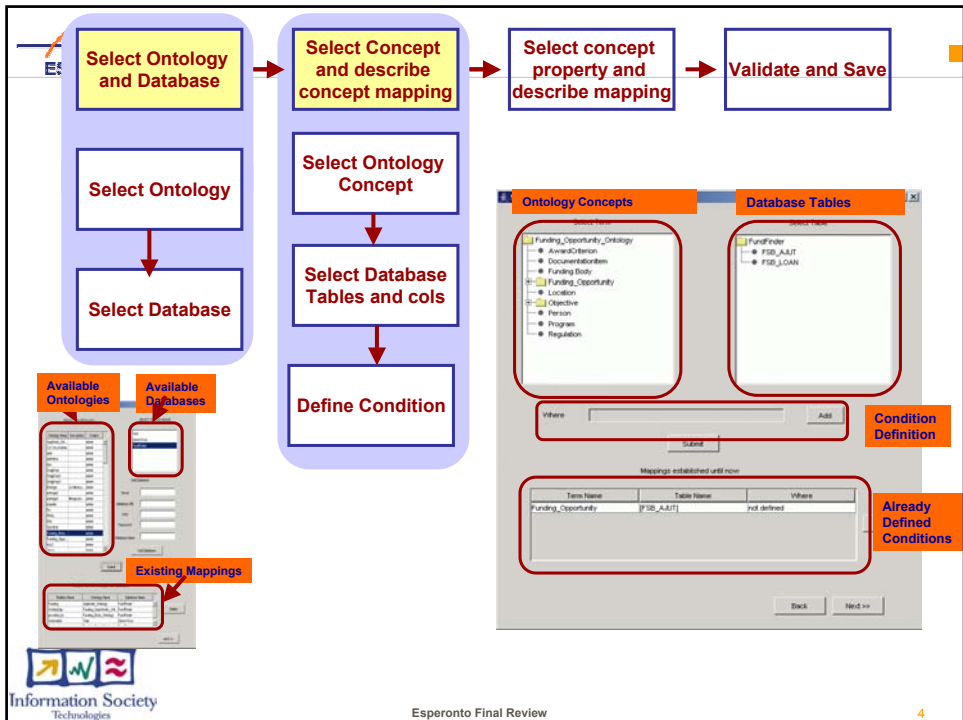

- Contributions
 - A declarative mapping description language: R2O
 - A generic query processor: ODEMapster
 - A well defined method for upgrading DB content

Concept mappings

Attribute mappings

ODEMapster: Population Example

Attribute Direct Mapping (points to `<foaf:title xml:lang="es">`)

Attribute Mapping with transformation (Regular Expression) (points to `<foaf:deadline>`)

Relation Mapping w. Transformation (Regular Expression) (points to `<foaf:legalRef rdf:resource="http://oficial-pub/BOE-146-2000?"/>`)