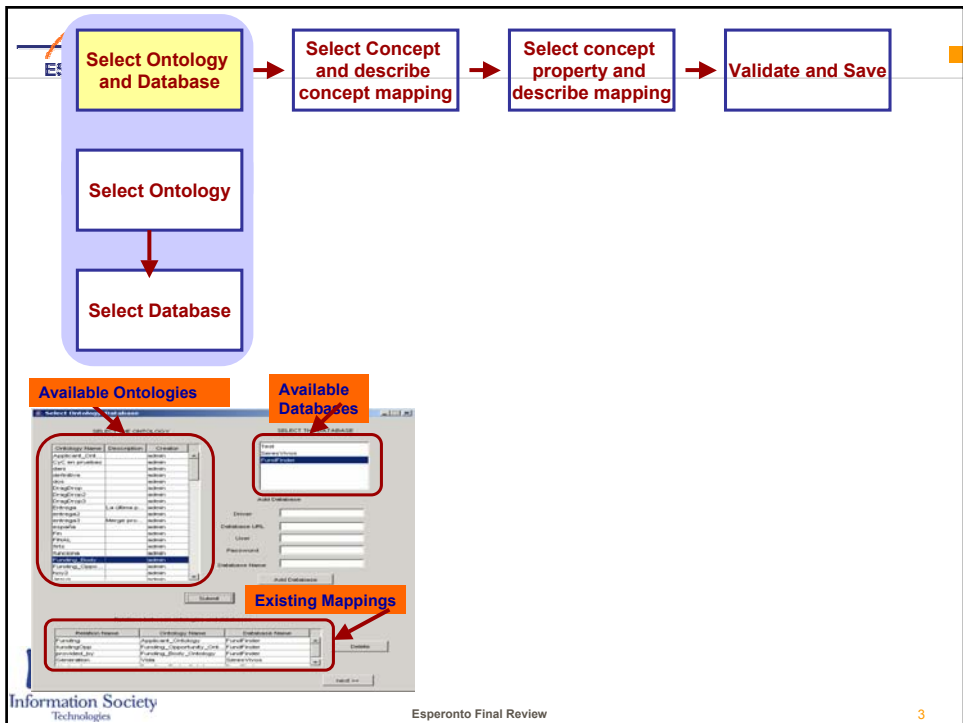

- Contributions
 - A declarative mapping description language: R2O
 - A generic query processor: ODEMapster
 - A well defined method for upgrading DB content

Concept mappings

Attribute mappings

ODEMapster: Population Example

Attribute Direct Mapping (points to `<foaf:title xml:lang="es">`)

Attribute Mapping with transformation (Regular Expression) (points to `<foaf:deadline>`)

Relation Mapping w. Transformation (Regular Expression) (points to `<foaf:legalRef rdf:resource="http://oficial-pub/BOE-146-2000?"/>`)