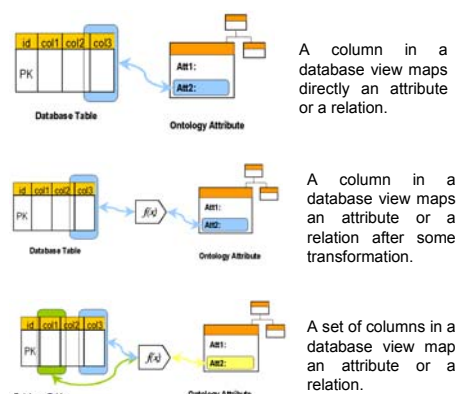

- Contributions
 - A declarative mapping description language: R2O
 - A generic query processor: ODEMapster
 - A well defined method for upgrading DB content

Concept mappings

Attribute mappings

ODEMapster: Population Example