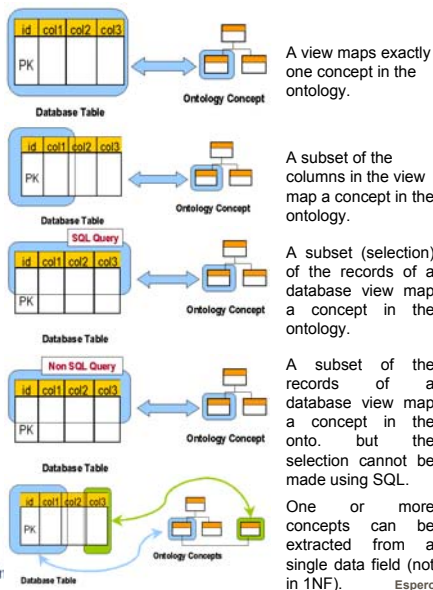

- Contributions
 - A declarative mapping description language: R2O
 - A generic query processor: ODEMapster
 - A well defined method for upgrading DB content

Concept mappings

Attribute mappings

ODEMapster: Population Example